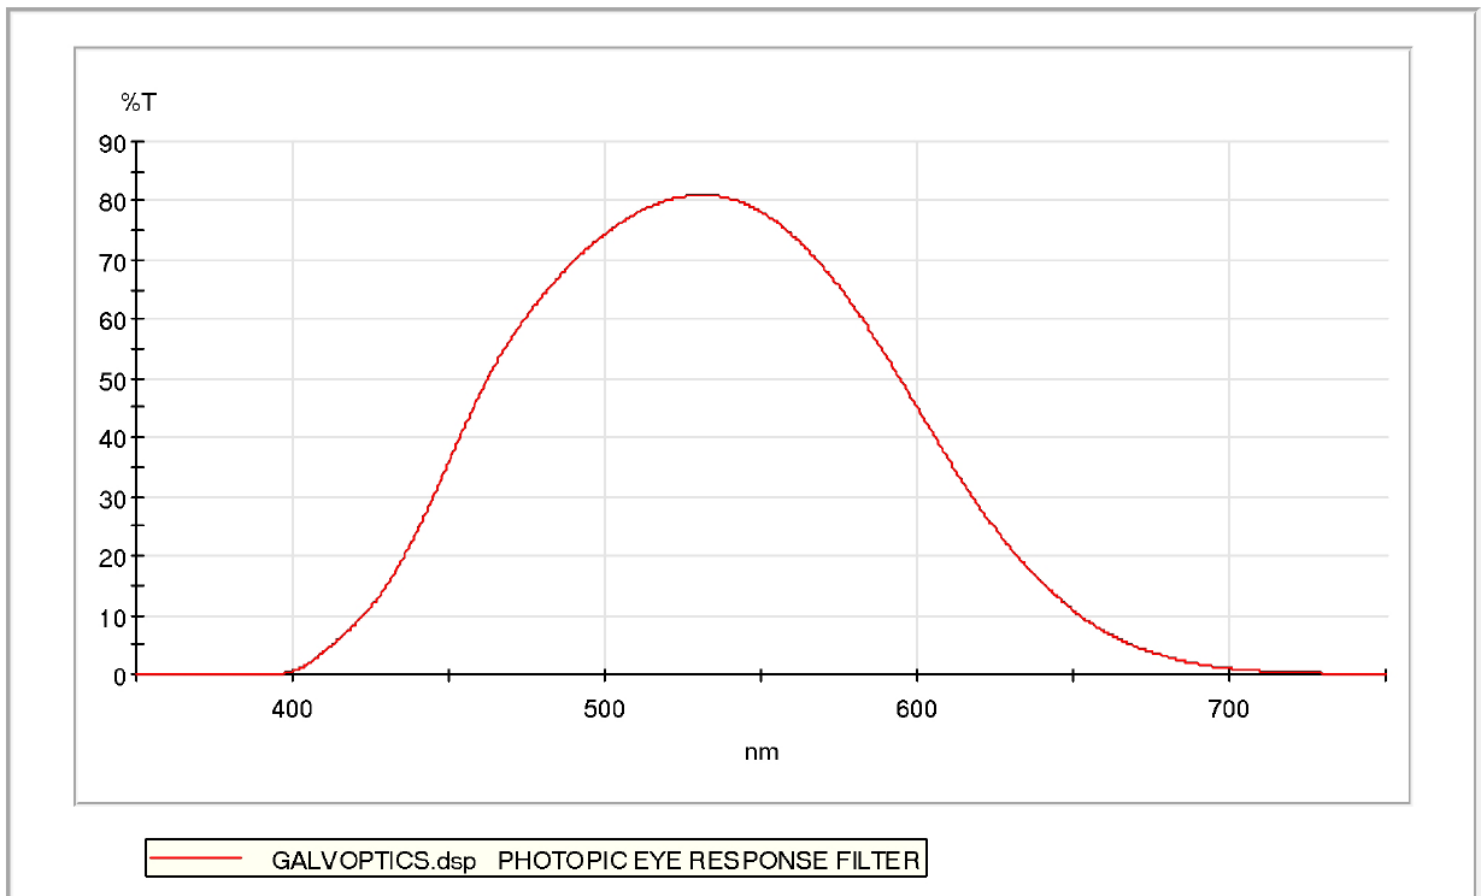

# DATA SHEET

<b>PART NUMBER</b>	PEF-50.0	<b>SIZE</b>	50.0mm DIA
--------------------	----------	-------------	------------

Photopic Filter 50.0mm Diameter Unmounted – 1.5mm Thick

GALVOPTICS.dsp PHOTOPIC EYE RESPONSE FILTER

400.0 nm	0.51 %T
450.0 nm	35.82 %T
500.0 nm	74.41 %T
550.0 nm	78.16 %T
600.0 nm	45.11 %T
650.0 nm	10.78 %T
700.0 nm	1.02 %T